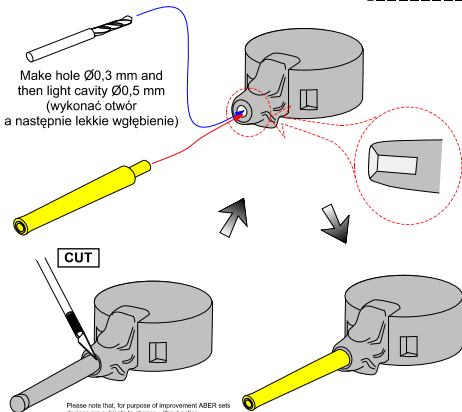

WARNING

Any unauthorized copying, producing and reproducing of ABER company products, or any part thereof, is strictly prohibited and any such action establishes liability for a civil action and may give rise to criminal prosecution.

Use Cyanoacryl glue
(Kleić klejami
cyjanoakrylowymi)